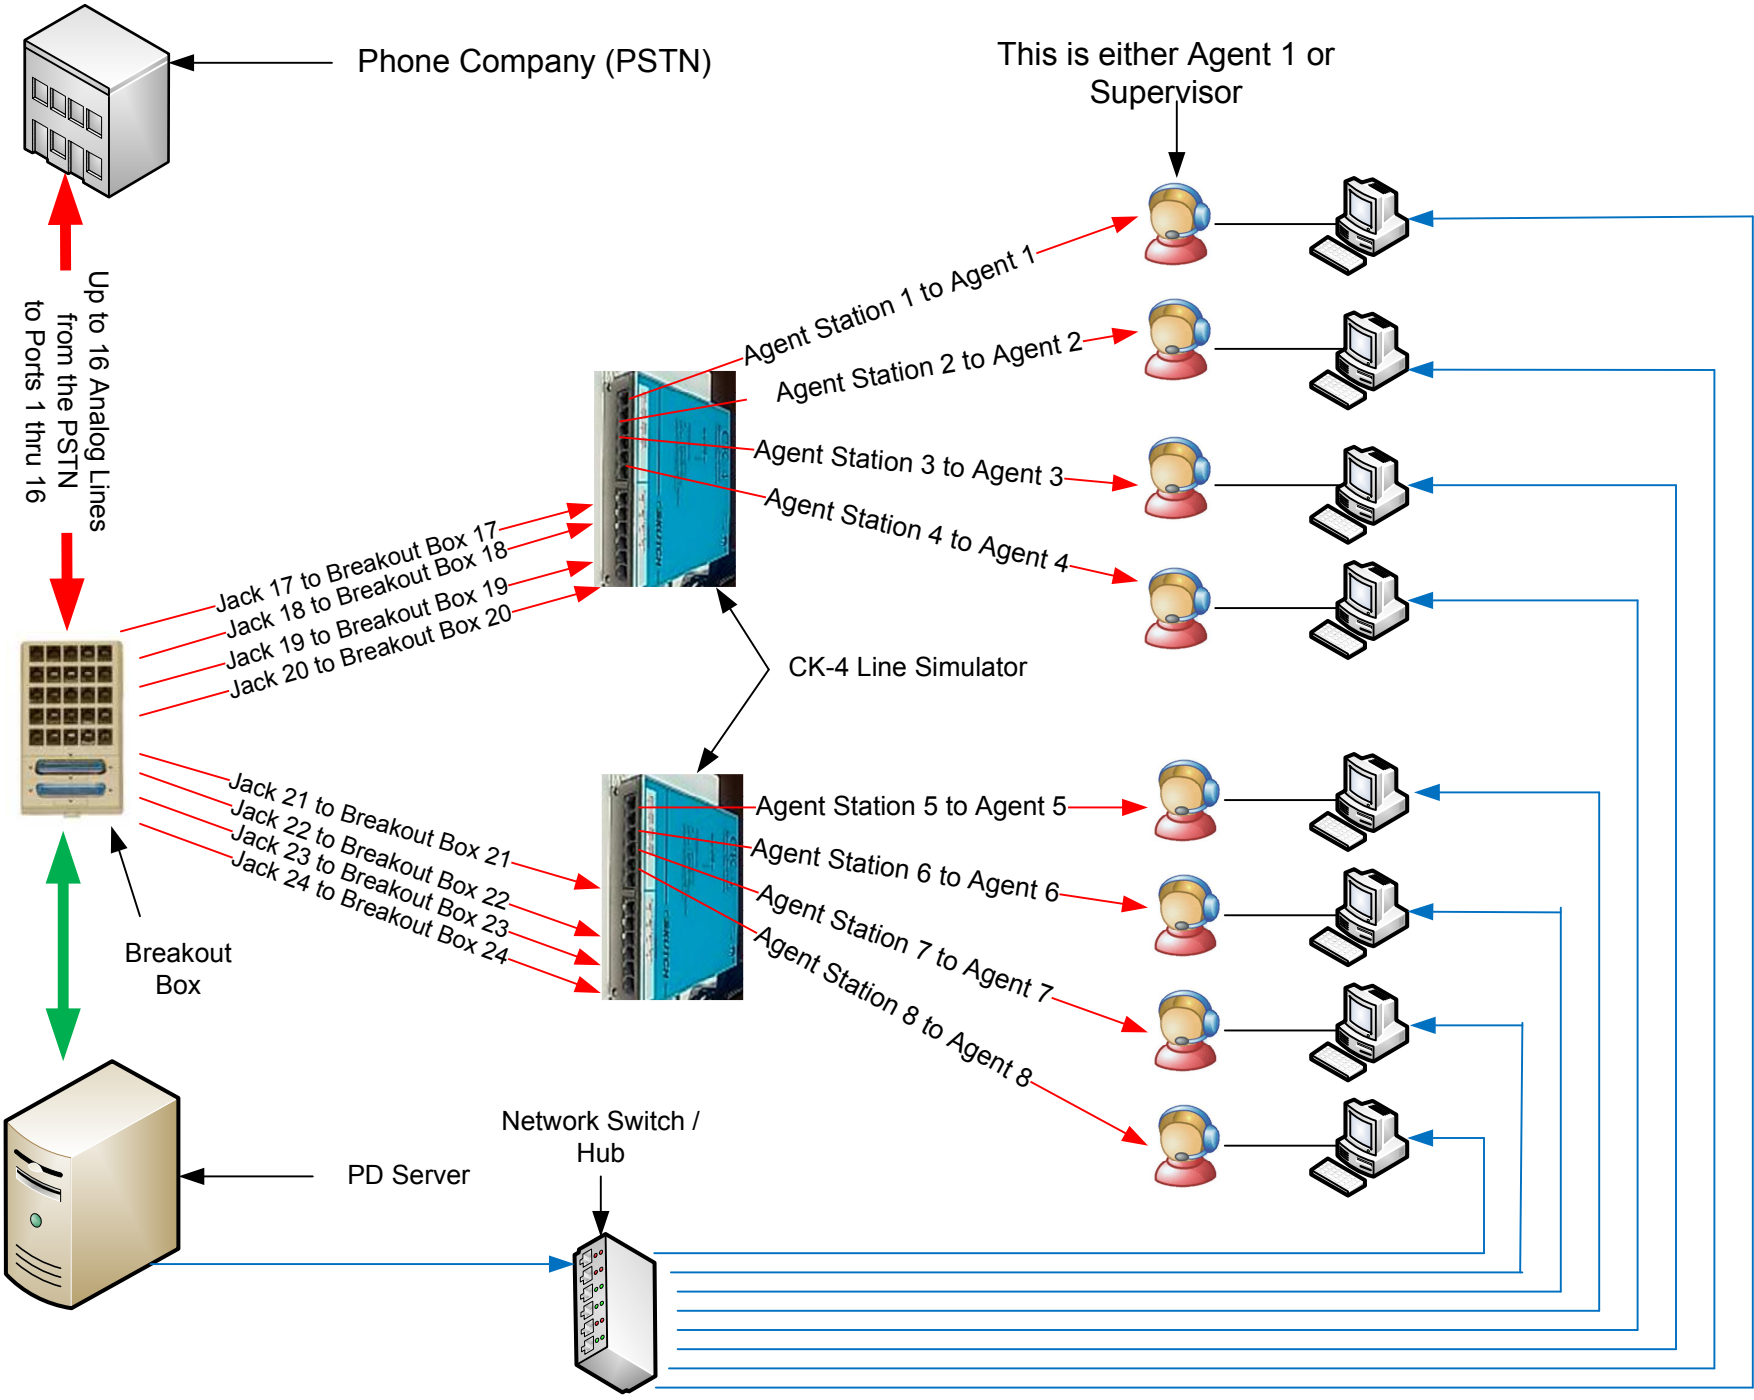

8 Agent Piranha Predictive Dialer Diagram

Wiring Schematic

The blue lines are for the ethernet connection to each computer.

The Red lines are the phone line connections.

The green line is the connection between the breakout box and Voice Board in PD Server.